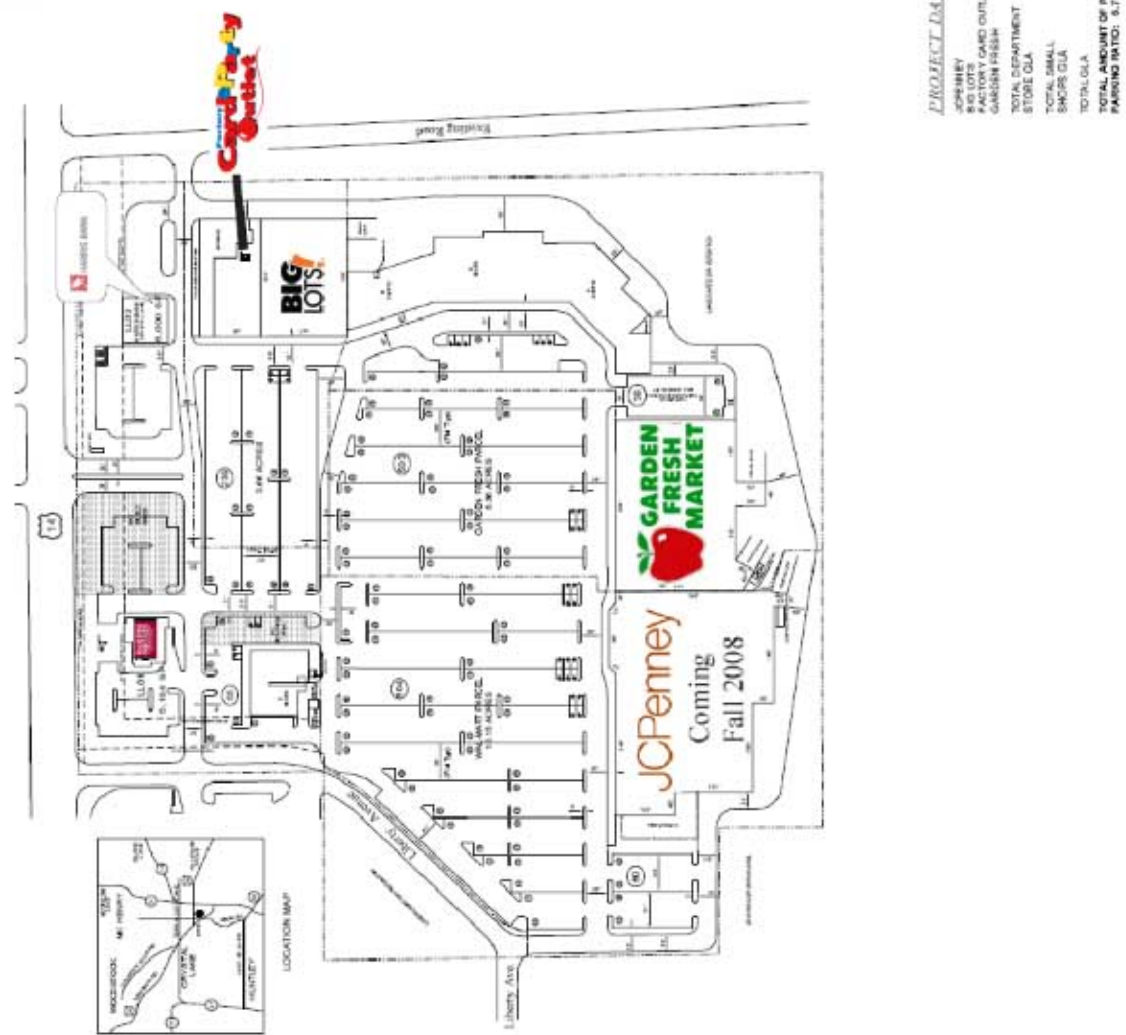

Site Plan

Site Pictures

Aerial Photographs

Demographic Report

PROJECT DATA

JCPENNEY	66,543
FACTORY CARD OUTLET	12,401
GARDEN FRESH	66,440
TOTAL DEPARTMENT	145,384
STORE GLA	160,799
TOTAL SMALL	66,728
SHOPP GLA	259,526
TOTAL GLA	426,325
TOTAL AMOUNT OF PARKING: 1489	
PARKING RATIO: 3.17	

19,500 vpd

28,500 vpd

14,900 vpd

SITE

Google

Eye alt 4780 ft

© 2007 Tele Atlas

Pointer 42°13'33.45"N 88°18'42.79"W

Streaming 100%

SITE

Google
©2007

Eye alt 23304 ft

©2007 TeleAtlas
©2007 Europa Technologies
Streaming 100%

Pointer: 42°13'55.67" N 88°19'14.02" W elev 898 ft