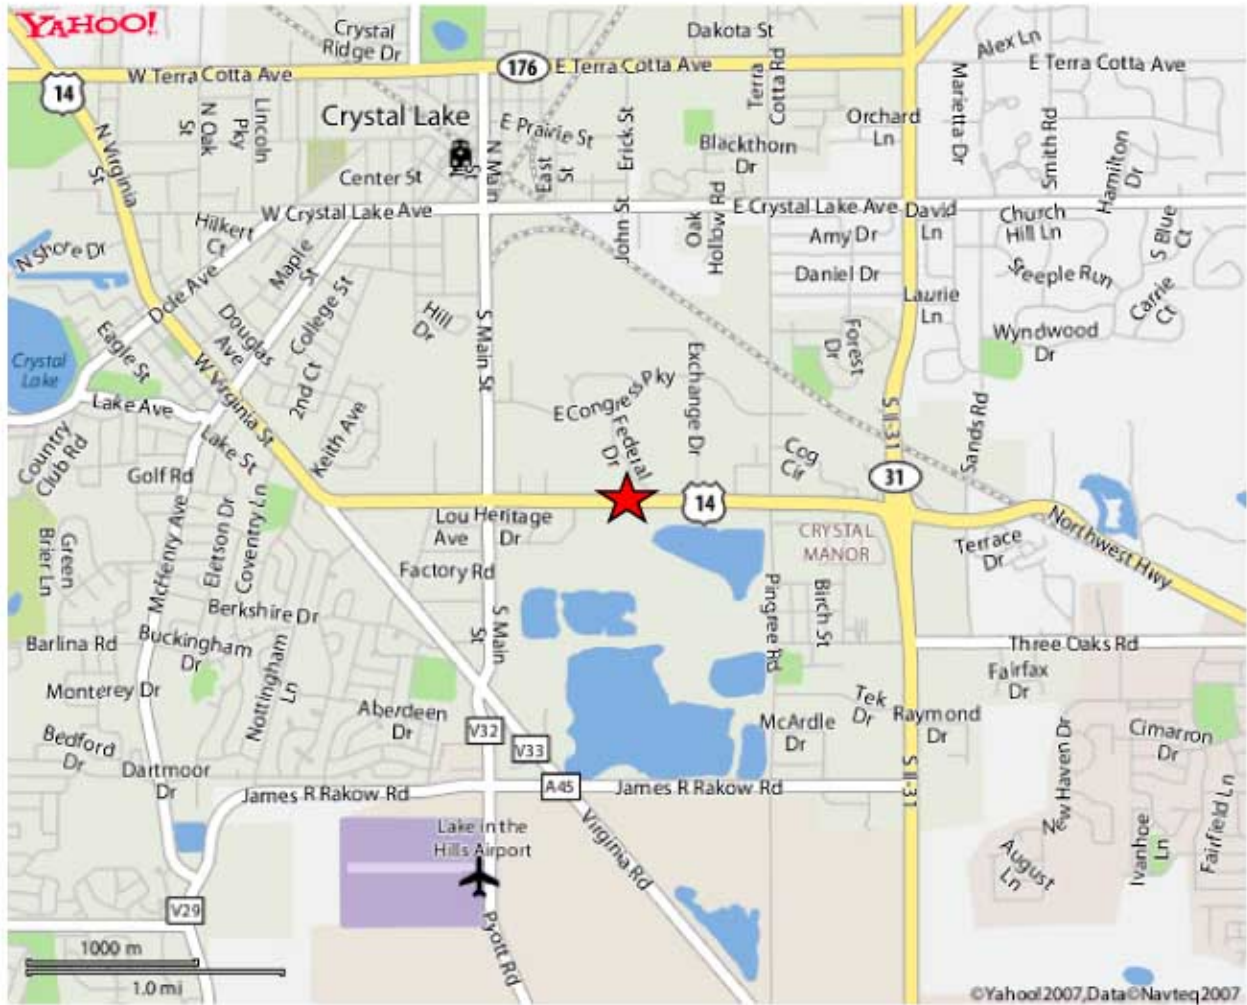

GARDEN FRESH MARKET

**5625 NORTHWEST HWY
CRYSTAL LAKE, IL**

RICHARD KAHAN 847.441.4425 ■ ANTHONY KAHAN 847.441.4424

**5625 NORTHWEST HWY
CRYSTAL LAKE, IL**

Contents

Site Summary

Map

Survey

Site Plan

Site Pictures

Aerial Photographs

Demographic Report

PROJECT DATA

JCPENNEY	66,543
FACTORY CARD OUTLET	12,401
GARDEN FRESH	66,440
TOTAL DEPARTMENT	145,384
STORE GLA	160,799
TOTAL SMALL	66,728
SHOPP GLA	259,526
TOTAL GLA	426,325
TOTAL AMOUNT OF PARKING: 1489	
PARKING RATIO: 3.17	

19,500 vpd

28,500 vpd

14,900 vpd

SITE

Google

Eye alt 4780 ft

© 2007 Tele Atlas

Pointer 42°13'33.45"N 88°18'42.79"W

Streaming 100%

SITE

Google
©2007

Eye alt 23304 ft

©2007 TeleAtlas
©2007 Europa Technologies
Streaming 100%

Pointer: 42°13'55.67" N 88°19'14.02" W elev 898 ft