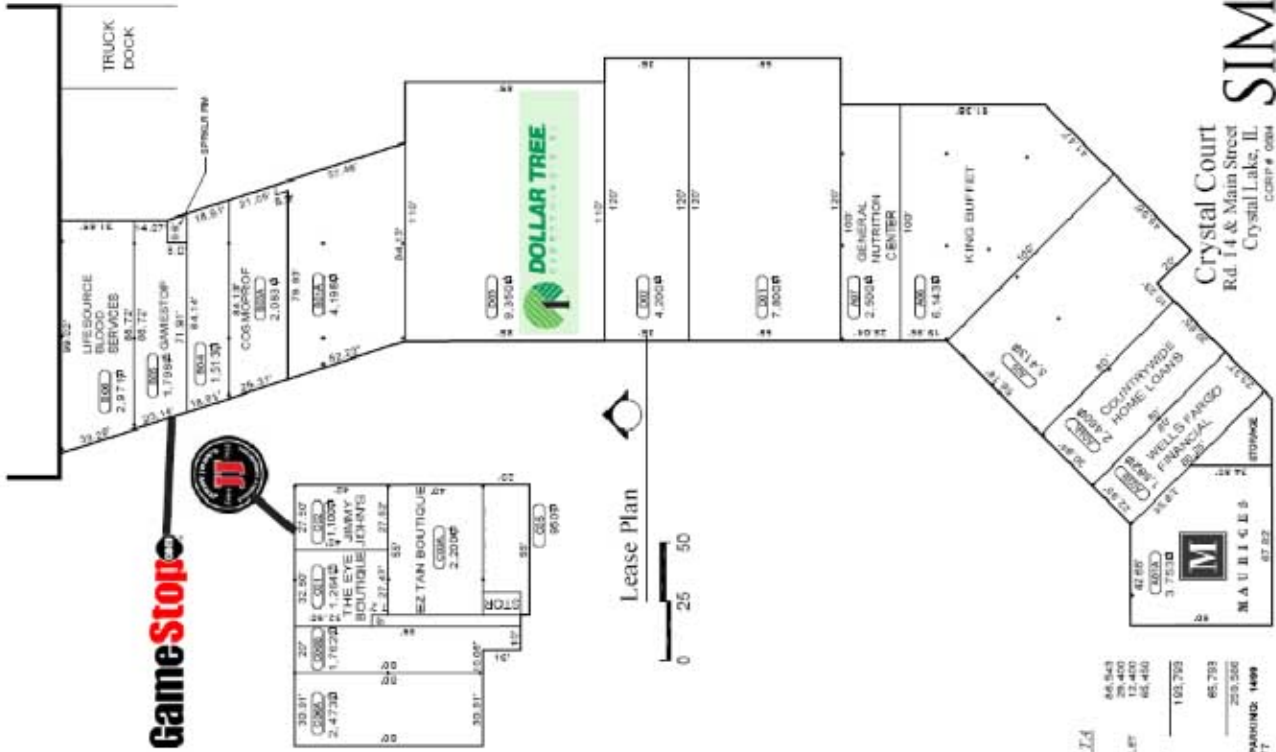

Site Plan

Site Pictures

Aerial Photographs

Demographic Report

PROJECT DATA

JCPENNEY	66,543
FACTORY CARD OUTLET	12,401
GARDEN FRESH	66,440
TOTAL DEPARTMENT	145,384
STORE GLA	160,799
TOTAL SMALL	66,728
SHOPP GLA	259,526
TOTAL GLA	426,325
TOTAL AMOUNT OF PARKING: 1489	
PARKING RATIO: 3.17	

19,500 vpd

28,500 vpd

14,900 vpd

SITE

Google

Eye alt 4780 ft

© 2007 Tele Atlas

Pointer 42°13'33.45"N 88°18'42.79"W

Streaming 100%

SITE

Google
©2007

Eye alt 23304 ft

©2007 TeleAtlas
©2007 Europa Technologies
Streaming 100%

Pointer: 42°13'55.67" N 88°19'14.02" W elev 898 ft